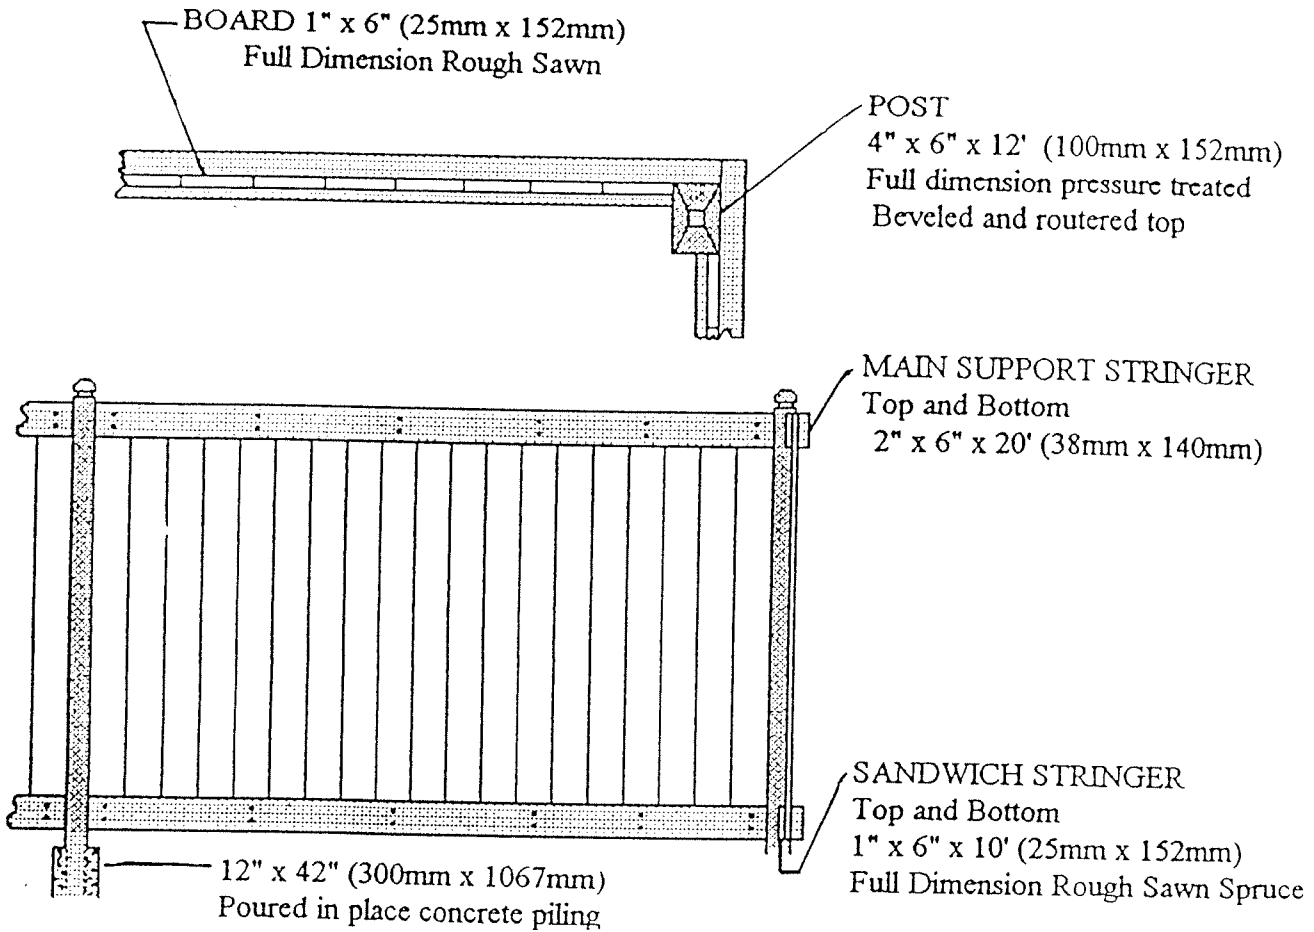

6' WOOD FENCE DETAIL

COLOUR:

Cloverdale Stain (solid oil base, prestained)

Boards -

Frame -